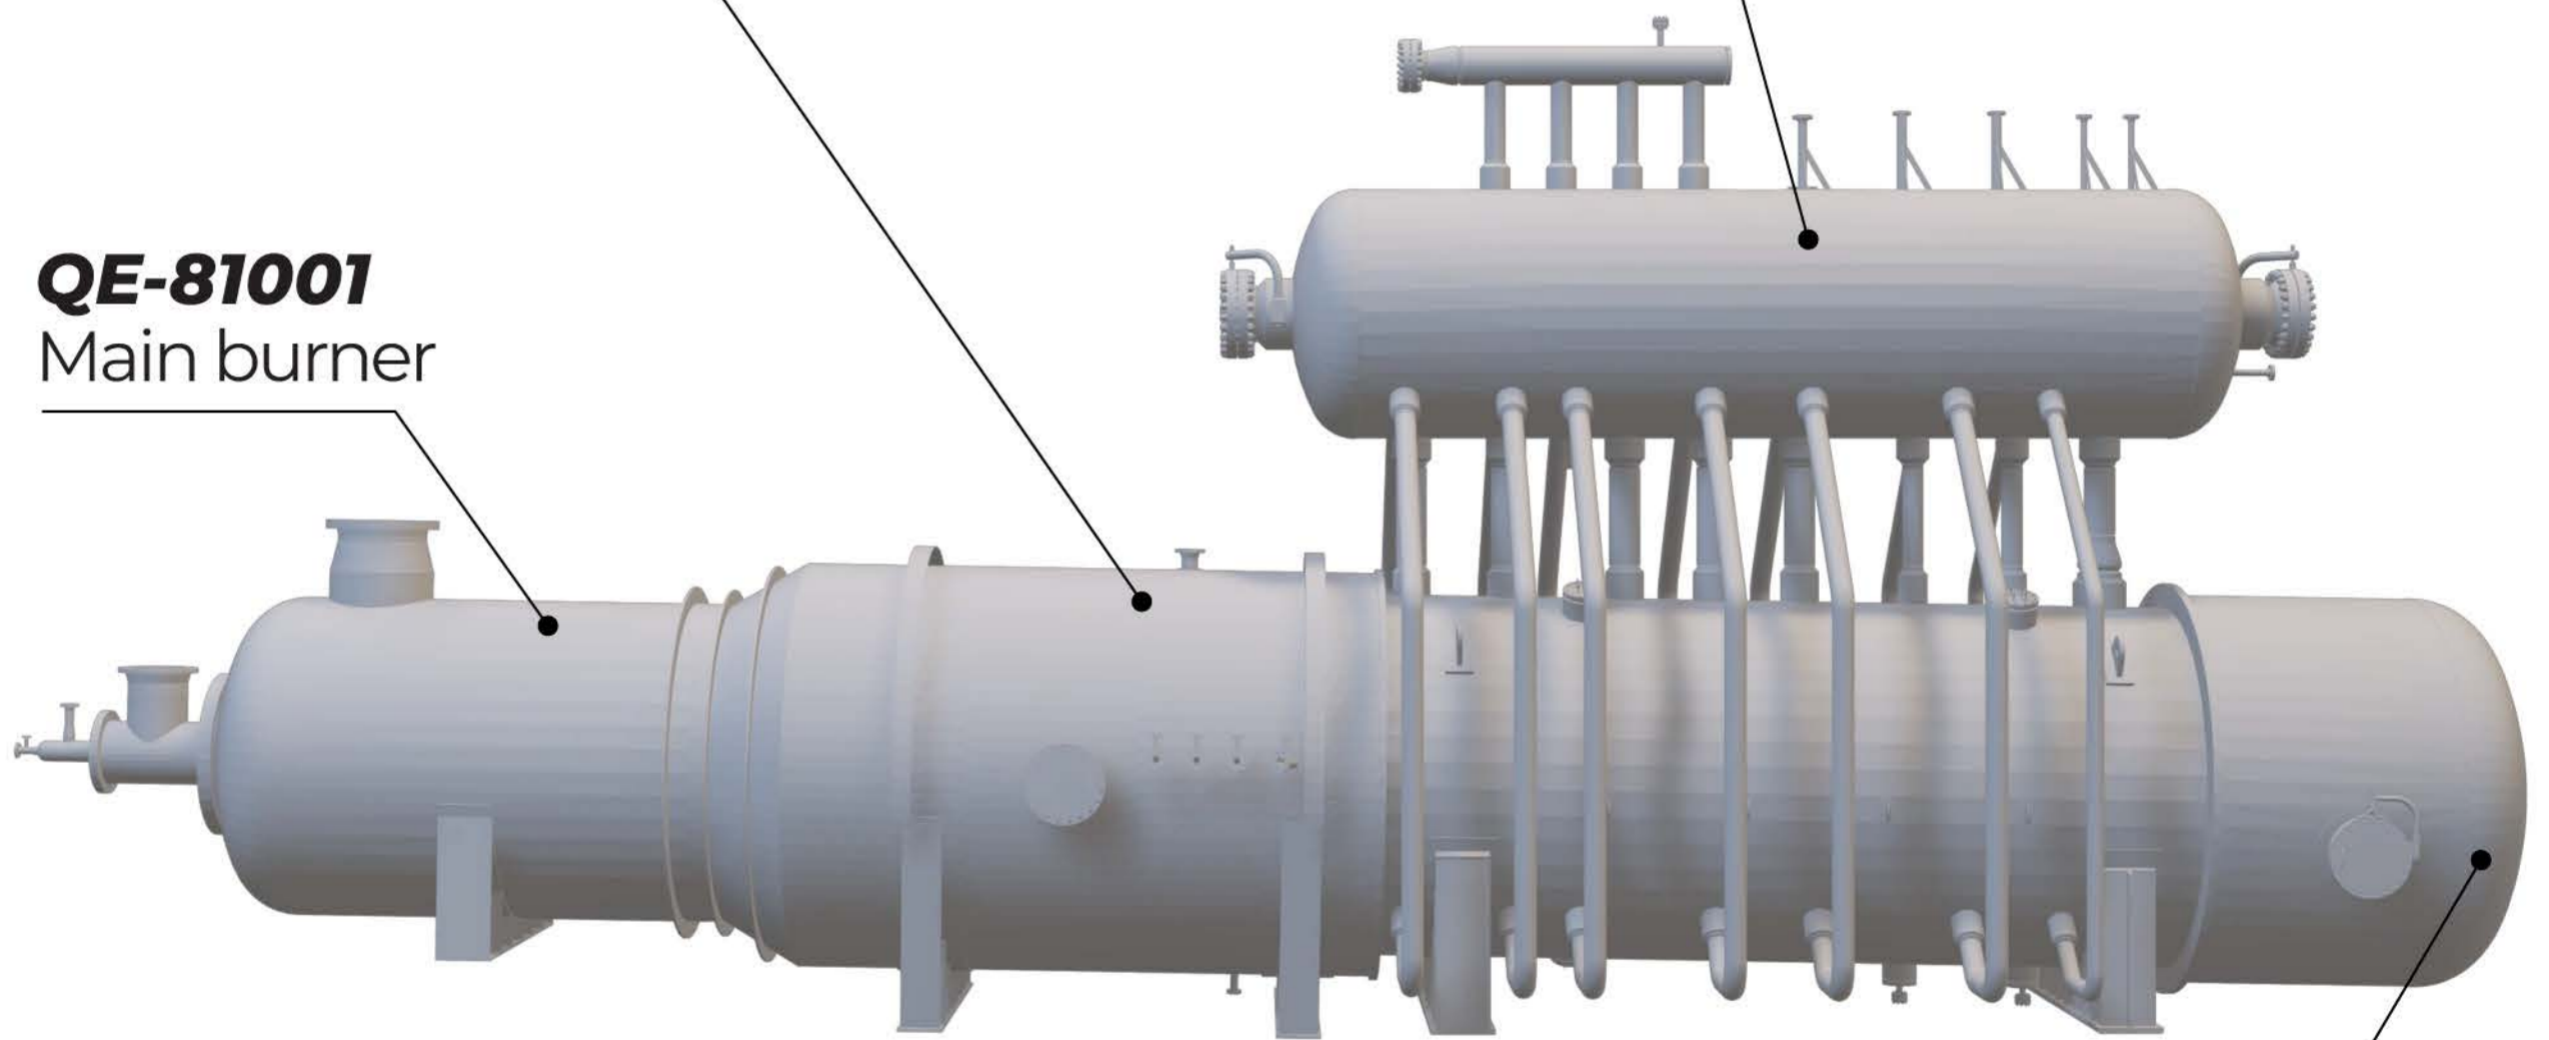

Main Burner

**Foster Wheeler
Mexicana**

Main **Burner**

CB-81001
Claus steam generator

QE-81002
Combustion chamber

QE-81001
Main burner

FA-81010
Claus steam tank

**Foster Wheeler
Mexicana**