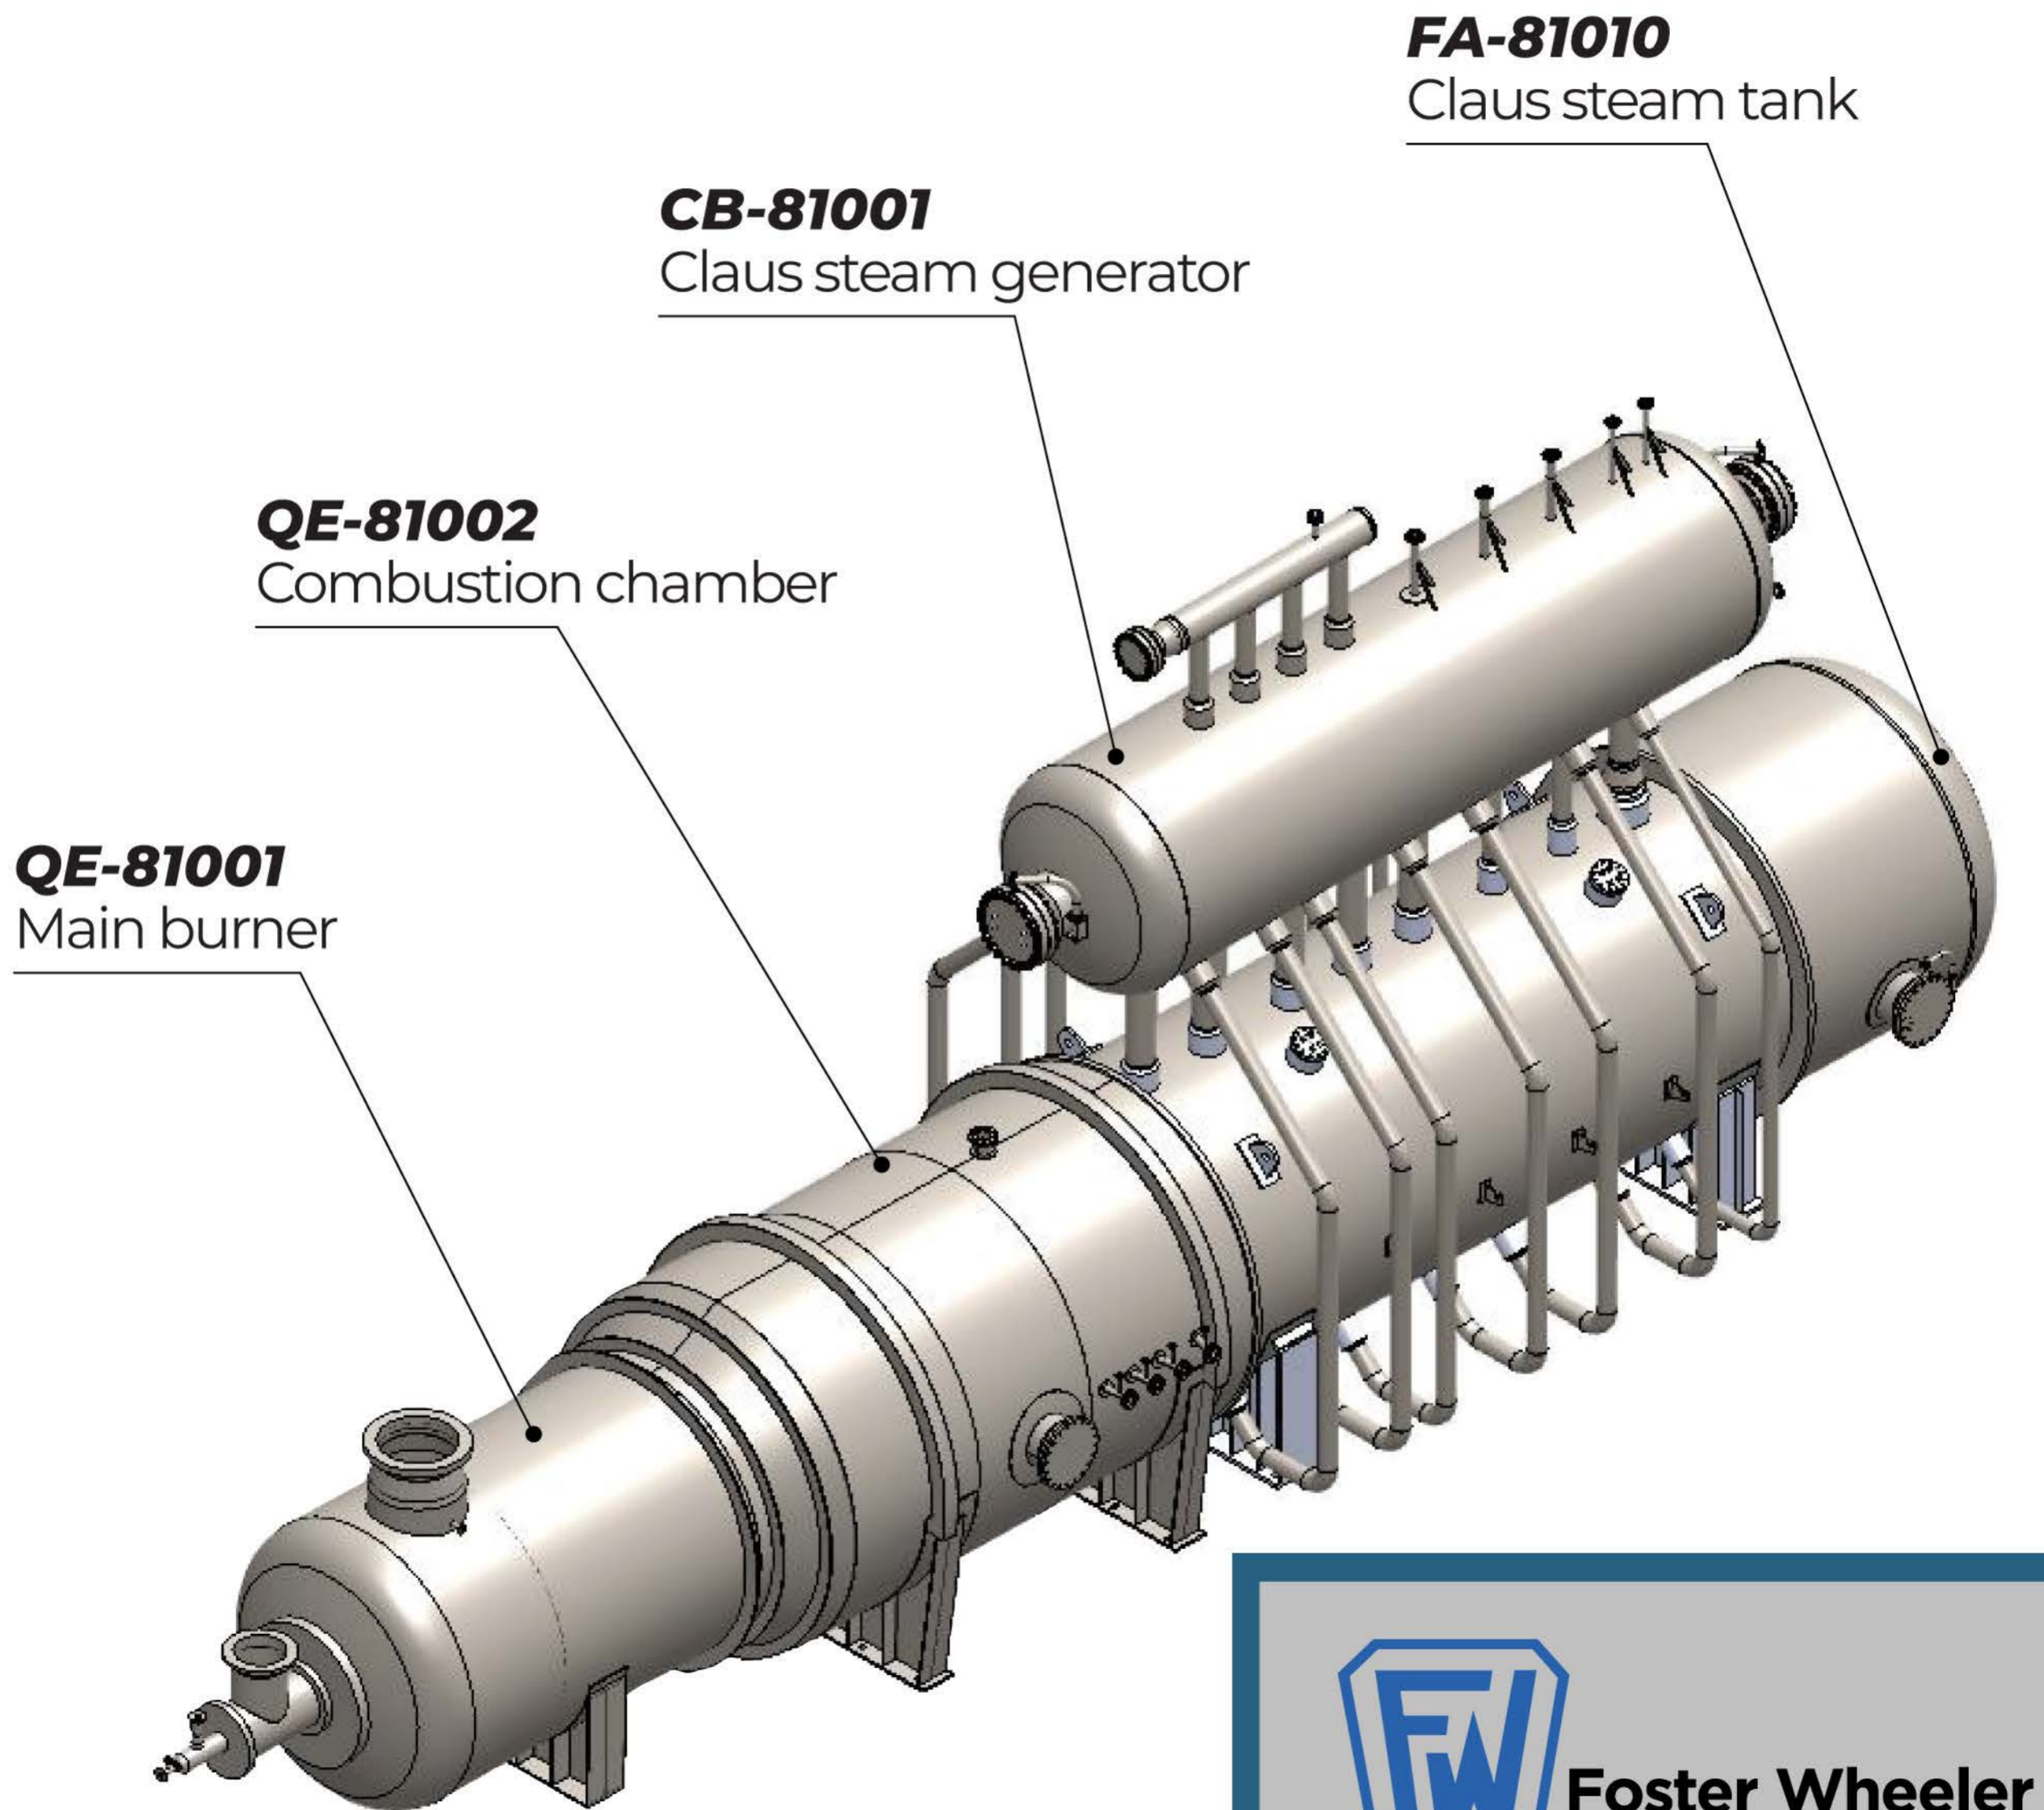

Main Burner

**Foster Wheeler
Mexicana**

Main **Burner**

CB-81001
Claus steam generator

QE-81002
Combustion chamber

QE-81001
Main burner

FA-81010
Claus steam tank

**Foster Wheeler
Mexicana**